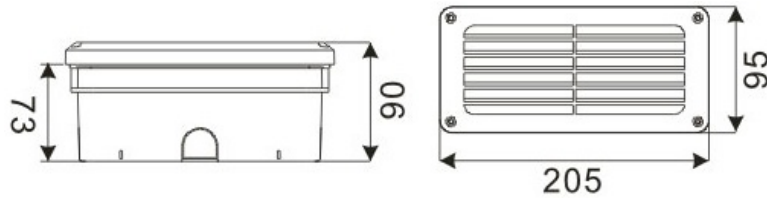

LED Recessed Lighting – LR-R00152

Model No.	LR-R00152
LED Type	5mm
LED Q'TY.	60
Beam Angle	-
Minimum luminous flux(lm)	300
Voltage	120-240V
LED Watt	3W
Environmental Temperature	- 20°C~60°C
Environmental Humidity	0%-95%
Safety Class	I
Safety Type	IP54
Material	Aluminium
Driver	Included